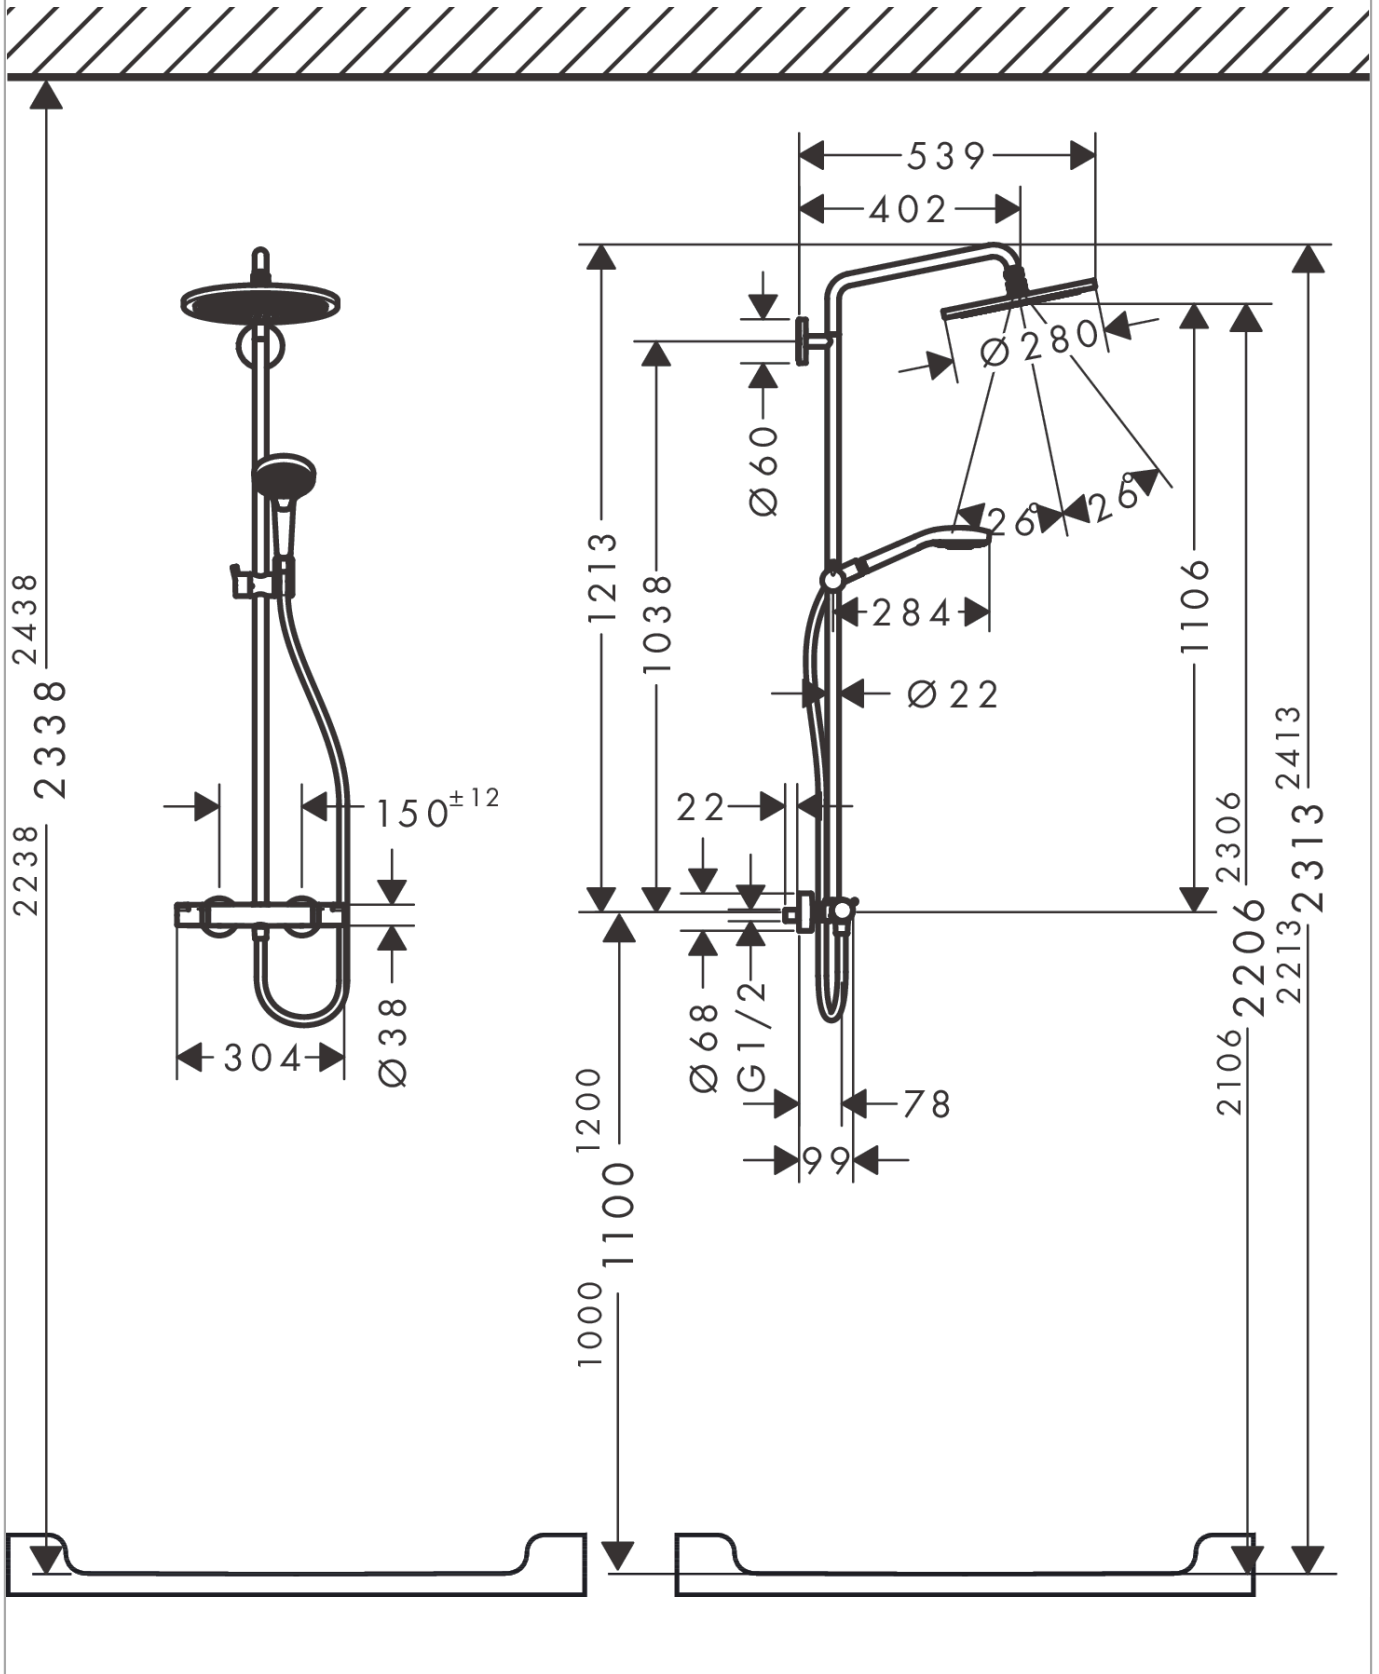

Croma Select S

Showerpipe 280 1jet with thermostat and hand shower Raindance Select S 120 3jet

Finish: **Matt Black** Article Number: **26890670**

Installation examples