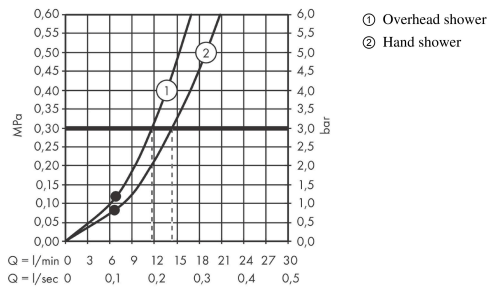

Croma Select S

Showerpipe 280 1jet with thermostat and hand shower Raindance Select S 120 3jet

Finish: **Matt Black** Article Number: **26890670**

Description

product features

- consists of: overhead shower, hand shower, shower thermostat, shower hose, slider, shower bar
- overhead shower Croma 280
- shower head size overhead shower: 280 mm
- spray type overhead shower: RainAir
- flow rate RainAir spray (at 3 bar): 15 l/min
- flow rate Rain spray (at 3 bar): 11 l/min
- spray type hand shower: RainAir, Rain, Whirl
- flow rate of hand shower at 3 bar: 14,5 l/min
- maximum flow rate for Showerpipe at 3 bar: 15 l/min
- minimum flow pressure: 1 bar
- max. operating pressure: 10 bar
- ball-joint: overhead shower angle adjustable
- pipe can be shortened in height
- shower bar diameter: 22 mm
- height-adjustable hand shower holder
- shower arm length overhead shower: 400 mm
- swivel shower arm
- thermostat Ecostat Comfort
- safety stop at 40°C
- adjustable hot water limitation
- outlets controlled via turning handle
- suitable for continuous flow water heaters
- mounting type: exposed installation
- connection dimension DN15
- connection thread G ½
- centre distance 150 ± 12 mm
- intrinsically safe against backflow
- 2 functions

Technology

Design awards

Croma Select S

Showerpipe 280 1jet with thermostat and hand shower Raindance Select S 120 3jet

Finish: **Matt Black** Article Number: **26890670**

Product image

Scale drawing

Flowchart