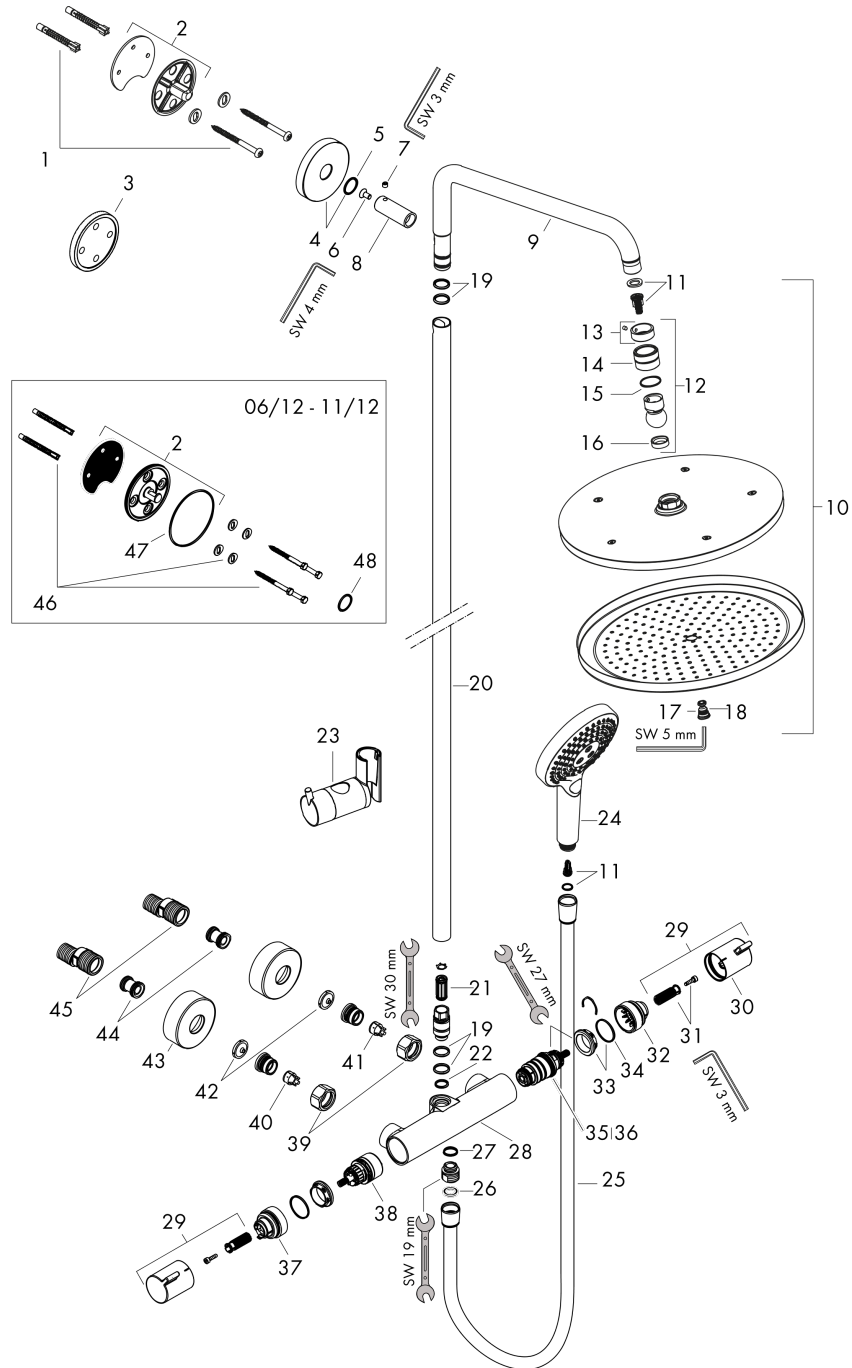

Croma Select S

Showerpipe 280 1jet with thermostat and hand shower Raindance Select S 120 3jet

Finish: **Matt Black** Article Number: **26890670**

Exploded Drawing

Year of production: >06/20

Croma Select S

Showerpipe 280 1jet with thermostat and hand shower Raindance Select S 120 3jet

Finish: **Matt Black** Article Number: **26890670**

Spare part list

Year of production: >06/20

Pos.	Description	Article Number	PC	PU
1	mounting set	96179000	4	1
2	wall flange	95688000	8	1
3	tile-matching-disk 7 mm	95239670	55	1
4	escutcheon Ø 60 mm	95692670	56	1
5	O-ring 20x2,5	92602000	2	1
6	screw	92137000	2	1
7	hollow set screw M6x5	98447000	1	1
8	sleeve	92166670	59	1
9	shower arm	95985670	65	1
10	head shower	26220670	98	1
11	filter insert	97708000	2	1
12	ball joint	98941670	59	1
13	lock washer	98942670	56	1
14	nut	97958670	52	1
15	lever collar	97536000	2	1
16	seal	97606000	2	1
17	air jet (Eco)	95795670	58	1
18	O-ring 7x2	98419000	1	1
19	O-ring 15x2,5	98131000	1	1
20	pipe 1030 mm	95915670	65	1
21	noise reduction	95009000	3	1
22	O-ring 12x2,25	98382000	1	1
23	support, assy	97651670	63	1
24	handshower	26530670	98	1
25	shower hose Isiflex'B 1,60 m	28276670	98	1
26	seal	98058000	1	1
27	O-ring 14x2	98129000	1	1
28	Thermostat	92147670	71	1
29	handle	95836670	58	1
30	pushbutton	92848670	52	1
31	handle fixing set	95843000	3	1
32	safety set	95839000	6	1
33	nut	98913000	6	1
34	O-ring 26x1,5	98390000	1	1
35	thermostat cartridge	98282000	14	1
36	cartridge for exchanged connections	92373000	18	1
37	stop ring for flow control	95927000	8	1
38	shut off unit with selector	98283000	12	1
39	set of nuts	96157670	58	1
40	non return valve (pressure-resistant up to 2 MPa)	93136000	8	1
41	non return valve	96737000	8	1